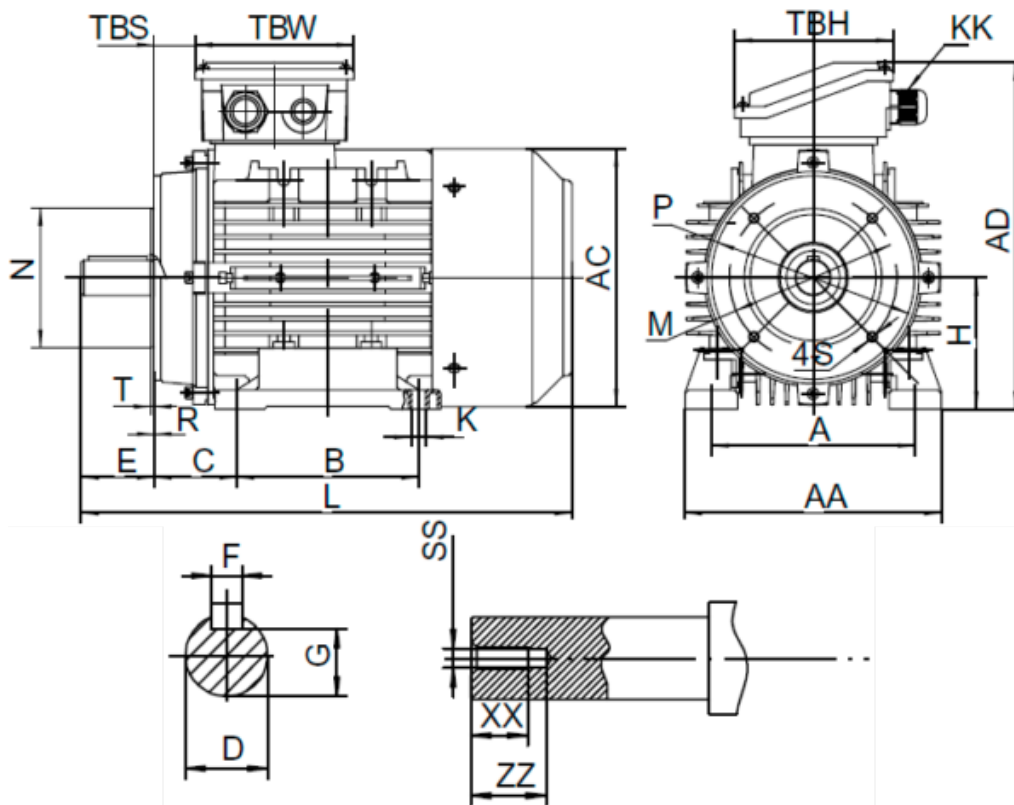

# Data Sheet

Article number: 2518009204260140

Description: Kleedrive T3A 132M2-4 9.2kw 1400 rpm UL/CSA  
3x400/690V 50 HZ IP55 B34 Eff=82,7%

## Measures

A = 216	F = 10	R = 0	ZZ = 37
AA = 260	G = 33	S = M10	
AC = Ø261	H = 132	SS = M12	
AD = 323	HD = 191	T = 3.5	
B = 178	L = 498	TBH = 118	
C = 89	M = Ø165	TBS = 36.5	
D = Ø38	N = Ø130	TBW = 118	
E = 80	P = Ø200	XX = 28	